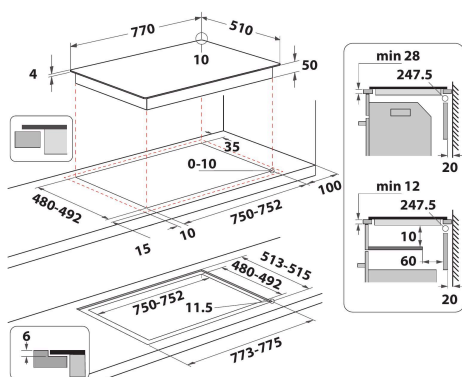

IB 21B77 NE

12NC: F159237

GTIN (EAN) code: 8050147592373

Indesit
Life proof.

MAIN FEATURES

Product group	Hob
Construction type	Built-in
Type of control	Electronic
Type of control settings	-
Number of gas burners	0
Number of electric cooking zones	4
Number of electric plates	0
Number of radiant plates	0
Number of halogen plates	0
Number of induction plates	4
Number of electric warming zones	0
Location of control panel	Front
Basic surface material	Ceramic Glass
Main colour of product	Black
Electrical connection rating (W)	7200
Gas connection rating (W)	0
Gas type	N/A
Current (A)	31,3
Voltage (V)	220-240
Frequency (Hz)	50/60
Length of Electrical Supply Cord (cm)	120
Plug type	No
Gas connection	N/A
Width of the product	770
Height of the product	54
Depth of the product	510
Minimum niche height	28
Minimum niche width	750
Niche depth	480
Net weight (kg)	10.6
Automatic programmes	Yes

TECHNICAL FEATURES

Power on indicator	Yes
Number of indicators	4
Type of regulation	Induction
Type of lid	Without
Residual heat indicator	Separate
Main on/off switch	Yes
Safety device	-
Timer	Yes

PERFORMANCES