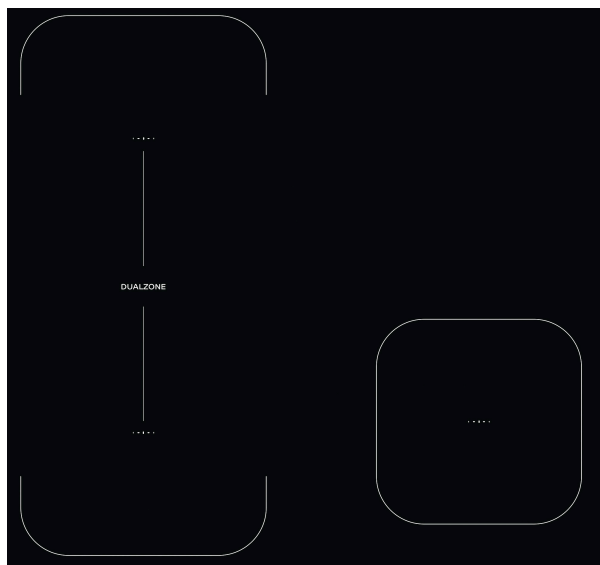

IB 21B77 NE

12NC: F159237

GTIN (EAN) code: 8050147592373

Indesit
Life proof.

MAIN FEATURES

Product group	Hob
Construction type	Built-in
Type of control	Electronic
Type of control settings	-
Number of gas burners	0
Number of electric cooking zones	4
Number of electric plates	0
Number of radiant plates	0
Number of halogen plates	0
Number of induction plates	4
Number of electric warming zones	0
Location of control panel	Front
Basic surface material	Ceramic Glass
Main colour of product	Black
Electrical connection rating (W)	7200
Gas connection rating (W)	0
Gas type	N/A
Current (A)	31,3
Voltage (V)	220-240
Frequency (Hz)	50/60
Length of Electrical Supply Cord (cm)	120
Plug type	No
Gas connection	N/A
Width of the product	770
Height of the product	54
Depth of the product	510
Minimum niche height	28
Minimum niche width	750
Niche depth	480
Net weight (kg)	10.6
Automatic programmes	Yes

TECHNICAL FEATURES

Power on indicator	Yes
Number of indicators	4
Type of regulation	Induction
Type of lid	Without
Residual heat indicator	Separate
Main on/off switch	Yes
Safety device	-
Timer	Yes

PERFORMANCES